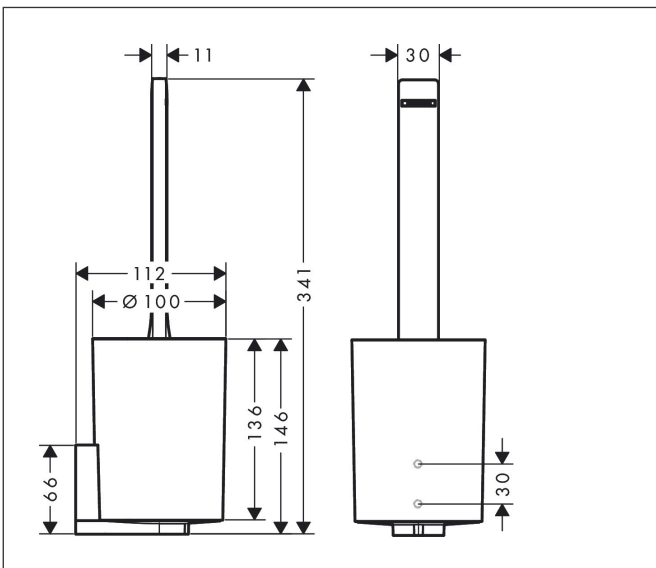

Brand hansgrohe
Art. Name **WallStoris** Toilet brush holder
Art. Nr. 27927700
Surface Matt White

reddot winner 2021

Product picture

Features

- wall-mounted
- application - glue or drill
- material: plastic dyed through
- material recess: matt plastic
- with removable insert
- concealed fastening
- brush head white
- including gluing set

Drawing

Technology